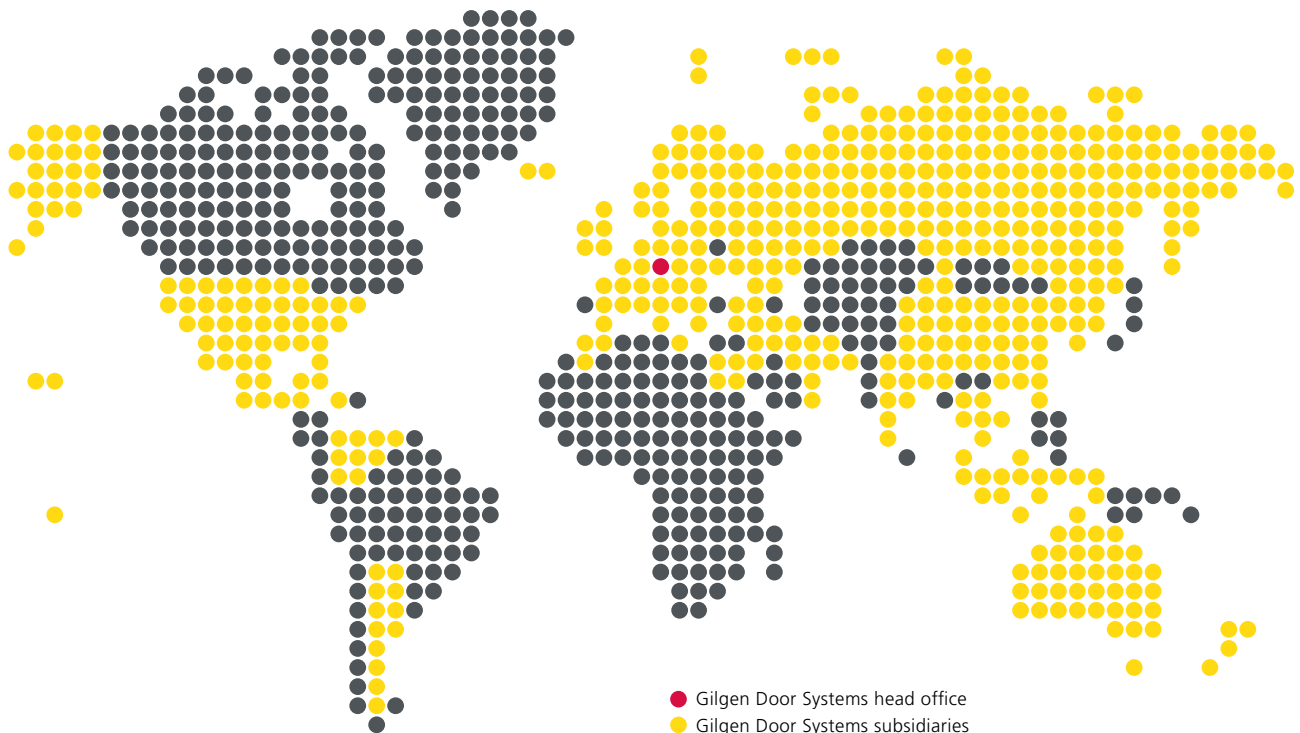

REFERENCES

SPAIN

KDJFÖKJASDÖKFJSAKJDFNV,M Y- ÄLDKFÄLKDF

GILGEN DOOR SYSTEMS AT A GLANCE

+ 70 COUNTRIES

With our products, we are present in over 70 countries.

+ 50 YEARS

Gilgen Door Systems has been providing quality and experience since 1961.

+ 150 PRODUCTS

all available in a multitude of options.

+ 1,100 EMPLOYEES

around the world dedicate themselves to our customers every day.

ONE IN 5 DOORS

globally are produced by Nabtesco with the brands NABCO and Gilgen Door Systems.